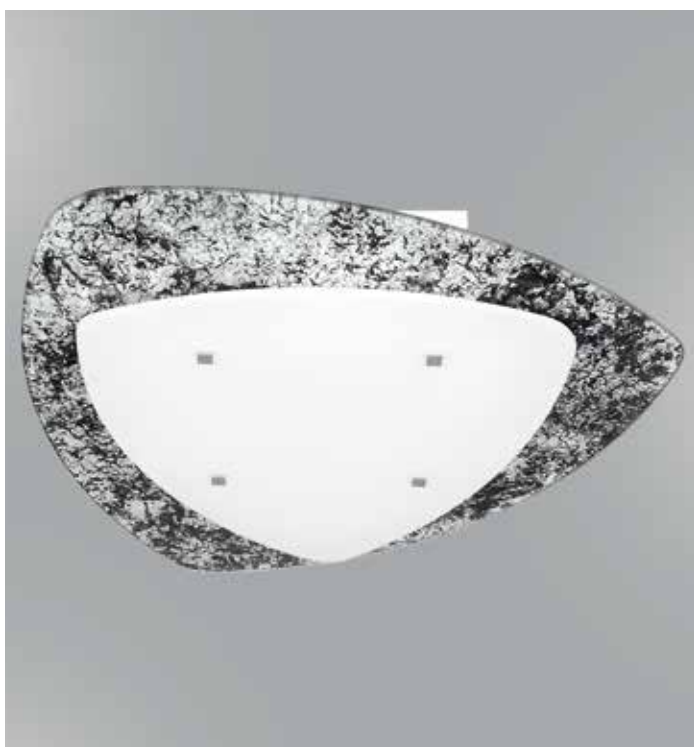

GD 0015 / PL58

L 58 x 56 x h 9 cm
4 x E27 60 watt

ROCK-1

ROCK-1 GD 0016

Montatura bianca, vetro extrachiaro spessore 4 mm, serigrafato bianco o foglia oro e argento
White structure, extraclear glass thickness 4 mm, white silk print or gold and silver leaf