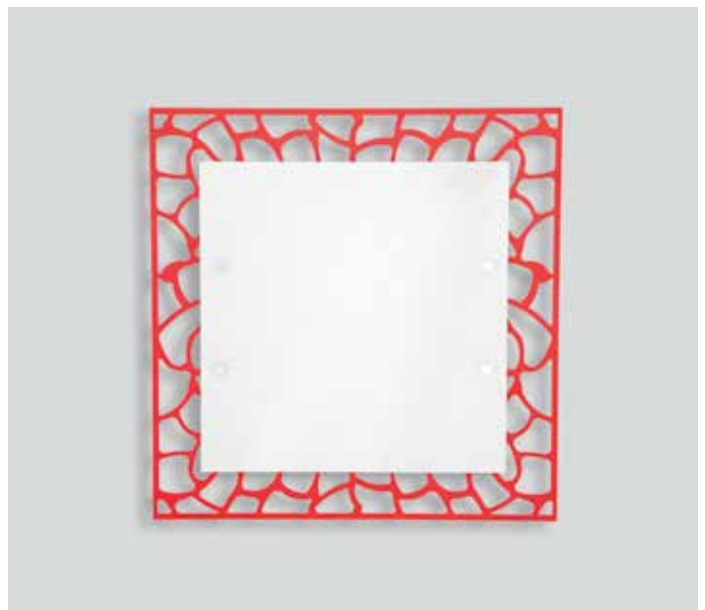

TWINS

TWINS GD 0001

TWINS

TWINS GD 0001

Montatura bianca, cornice laser in metallo, vetro extrachiario spessore 4 mm
White structure, laser metal frame, extraclear glass thickness 4 mm

01 - Bianco, cromo / *White, chrome*