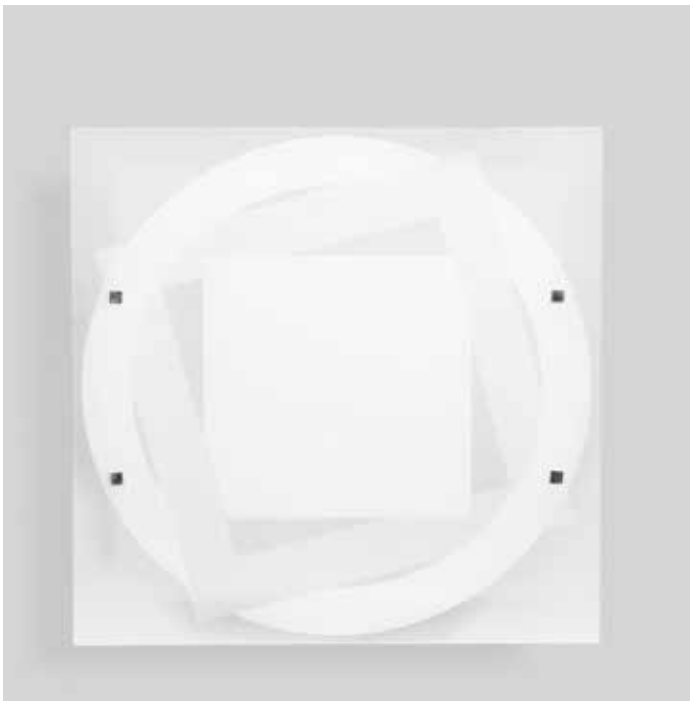

GD 0009 / 2A

L 46 x sp 9 x h 28 cm
2 x E27 60 watt

Montatura bianca, viti in cromo, vetro extrachiaro spessore 4 mm, serigrafato
White structure, chrome screws, extraclear glass thickness 4 mm, silk print