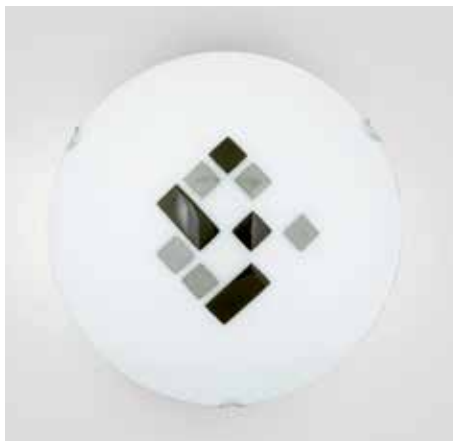

2 x E27 60 watt

GD 0078 / 1A

L 25 x sp 9 x h 25 cm

1 x E27 60 watt

MOSAICO

MOSAICO GD 0079

Montatura bianche e grigie, gancio in PVC, vetro bianco, spessore 4 mm, con inserti in vetro Murano grigi e neri
White and grey structures, PVC hook, white glass, thickness 4 mm, with grey and black Murano glass inserts