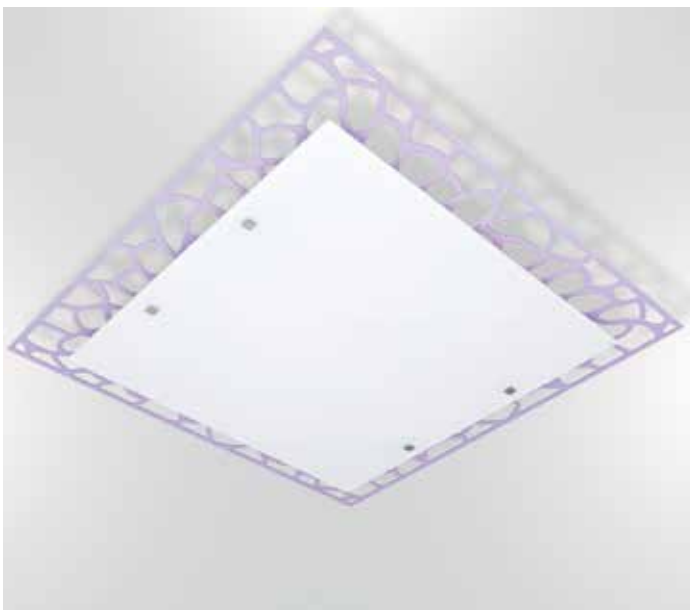

TWINS

TWINS GD 0001

TWINS

TWINS GD 0001

Montatura bianca, cornice laser in metallo, vetro extrachiario spessore 4 mm
White structure, laser metal frame, extraclear glass thickness 4 mm

01 - Bianco, cromo / *White, chrome*