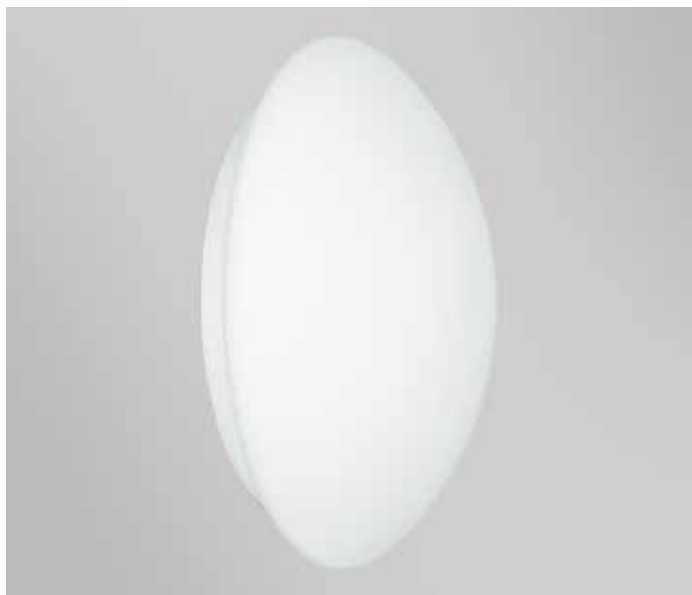

ONIONS-1

ONIONS-1 GD 0097

Montatura bianca con attacco a baionetta, vetro soffiato bianco satinato
White structure with bayonet graft, white satin blown glass

GD 0097 / PL25
Ø 25 cm
1 x E27 60 watt

GD 0097 / PL30
Ø 30 cm
2 x E27 60 watt