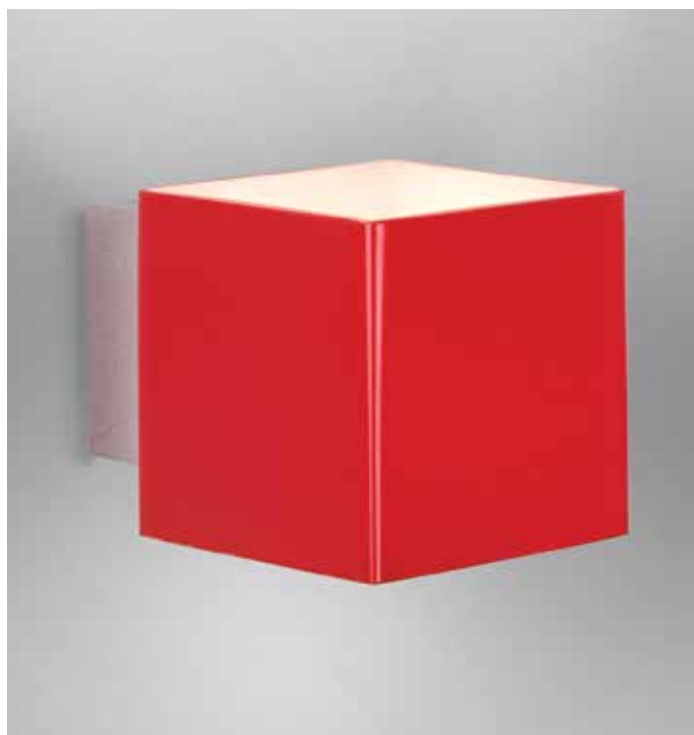

GD 0023 / 1AG

L 35 x sp 13 x h 45 cm
 2 x E27 60 watt

CUBY-1

CUBY-1 GD 0024

CUBY-1

CUBY-1 GD 0024

Montatura cromo, vetro bianco latte soffiato e verniciato
Chrome structure, white blown glass and painted

01 - Vetro bianco / *White glass*