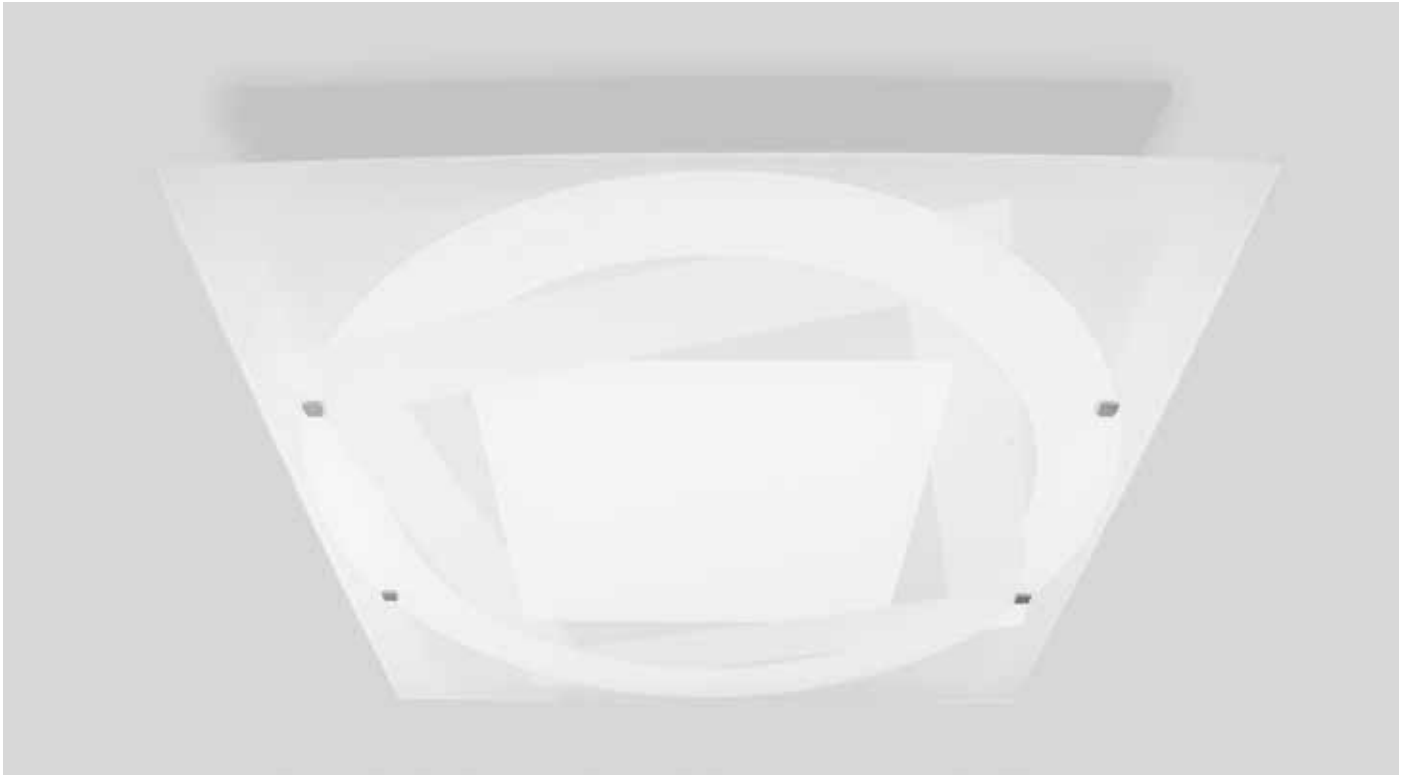

GD 0009 / 2A

L 46 x sp 9 x h 28 cm
2 x E27 60 watt

Montatura bianca, viti in cromo, vetro extrachiaro spessore 4 mm, serigrafato
White structure, chrome screws, extraclear glass thickness 4 mm, silk print