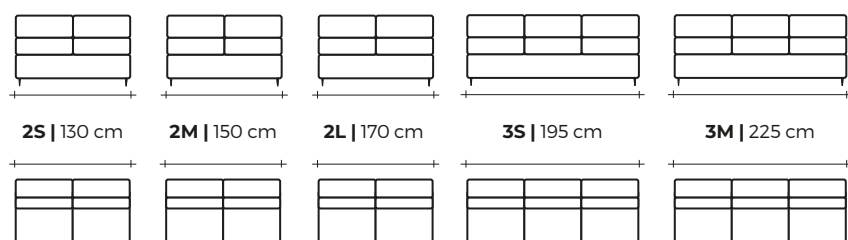

SSB | NO ARM SOFA . SOFÁ S/ BRAÇOS . SOFA S/ BRAZOS . CANAPÉ S/ BRAS