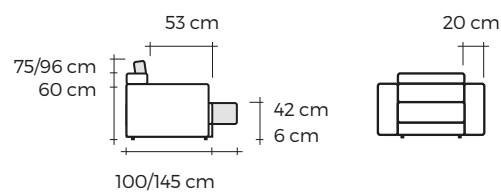

MODULAR SOFA SYSTEM.

Aston.