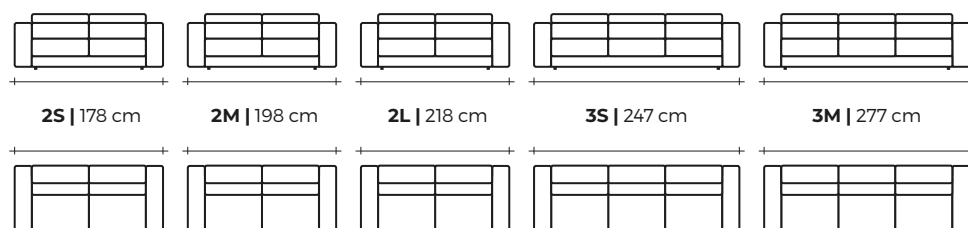

S2B | 2 ARMS SOFA . SOFÁ C/2 BRAÇOS . SOFA C/2 BRAZOS . CANAPÉ A/2 BRAS