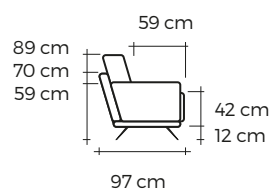

MODULAR SOFA SYSTEM.

Lucky.