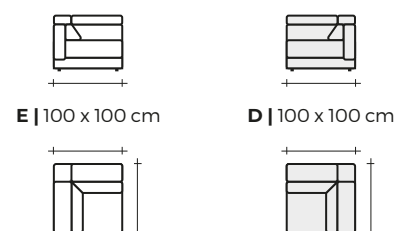

CAN | CORNER MODULE . MÓDULO CANTO . MÓDULO ESQUINA . MODULE D'ANGLE