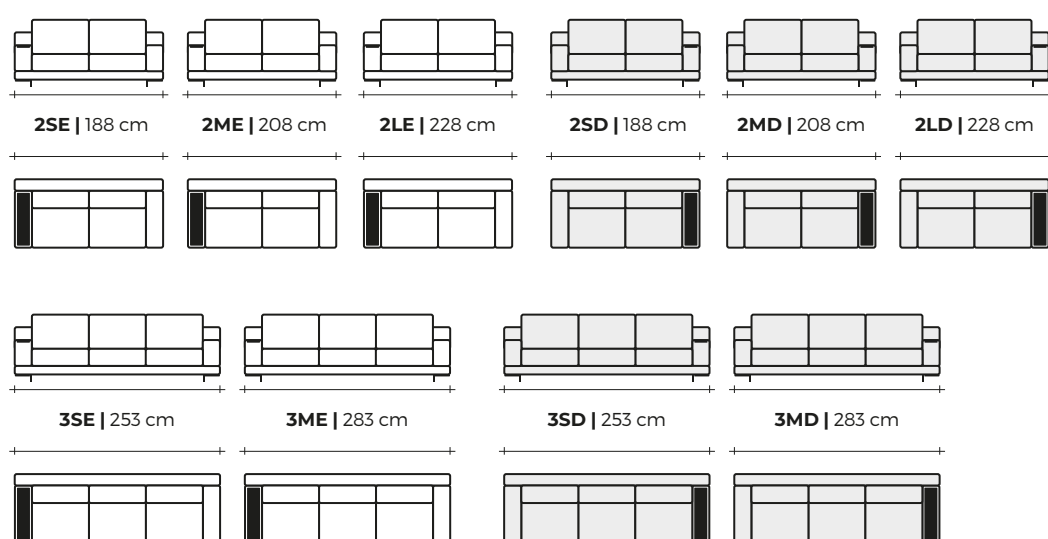

S1B | 1 ARM SOFA . SOFÁ C/1 BRAÇO . SOFA C/1 BRAZO . CANAPÉ A/1 BRAS