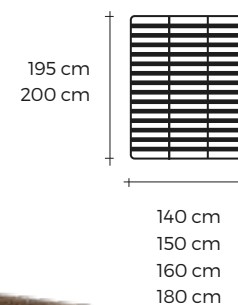

Bed Extras

LIFTING PLATFORM . ESTRADO ELEVATÓRIO . PLATAFORMA DE ELEVACIÓN . PLATEFORME DE LEVAGE