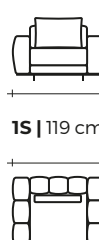

M2B | 2 ARMS MODULE . MÓDULO C/2 BRAÇOS . MÓDULO C/2 BRAZOS . MODULE A/2 BRAS