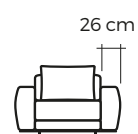

MODULAR SOFA SYSTEM.

Cole.