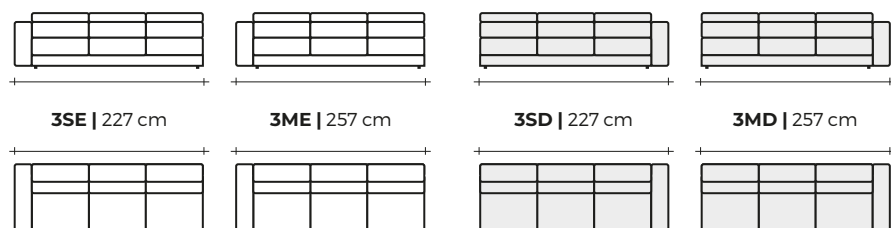

M1B | 1 ARM MODULE . MÓDULO C/1 BRAÇO . MÓDULO C/1 BRAZO . MODULE A/1 BRAS