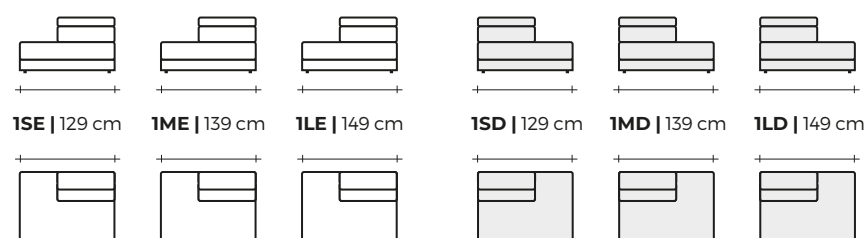

MBQ | STOOL MODULE . MÓDULO C/BANQUETA . MÓDULO C/TABURETE . MODULE MÉRIDienne