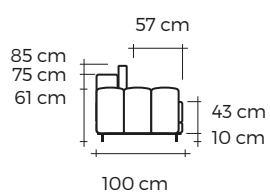

MODULAR SOFA SYSTEM.

Cole.