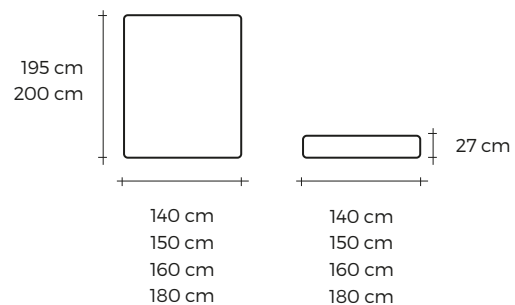

Jing.

JIN | POCKET SPRUNG MATTRESS . COLCHÃO DE MOLA ENSACADA . COLCHÓN DE MUELLES ENSACADOS . MATELAS À RESSORTS ENSACHÉST