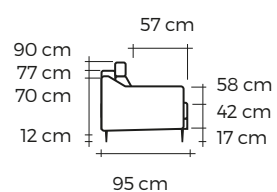

MODULAR SOFA SYSTEM.

Bull.