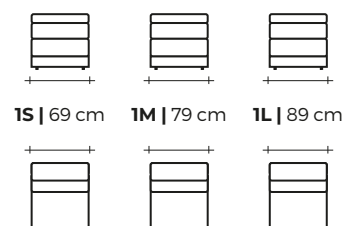

MSB | NO ARM MODULE . MÓDULO S/ BRAÇOS . MÓDULO S/ BRAZOS . MODULE S/ BRAS