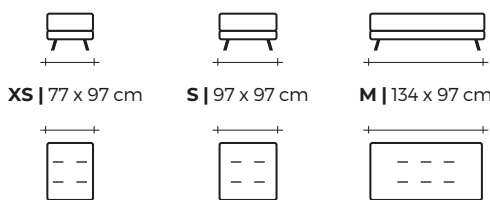

BQT | STOOL . BANQUETA . TABURETE . TABOURET

XS | 77 x 97 cm   **S** | 97 x 97 cm   **M** | 134 x 97 cm