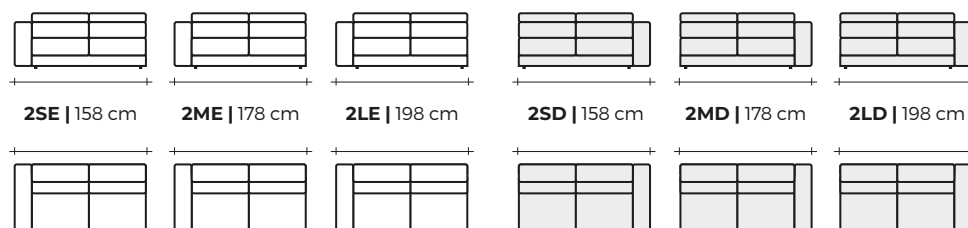

M2B | 2 ARMS MODULE . MÓDULO C/2 BRAÇOS . MÓDULO C/2 BRAZOS . MODULE A/2 BRAS

S1B | 1 ARM SOFA . SOFÁ C/1 BRAÇO . SOFA C/1 BRAZO . CANAPÉ A/1 BRAS