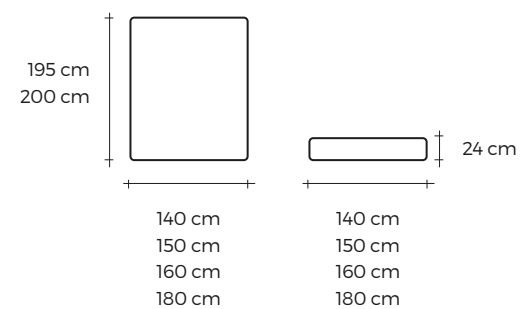

Jing.

JIN | POCKET SPRUNG MATTRESS . COLCHÃO DE MOLA ENSACADA . COLCHÓN DE MUELLES ENSACADOS . MATELAS À RESSORTS ENSACHÉST

Oudh.

OUD | POCKET SPRUNG MATTRESS . COLCHÃO DE MOLA ENSACADA . COLCHÓN DE MUELLES ENSACADOS . MATELAS À RESSORTS ENSACHÉST