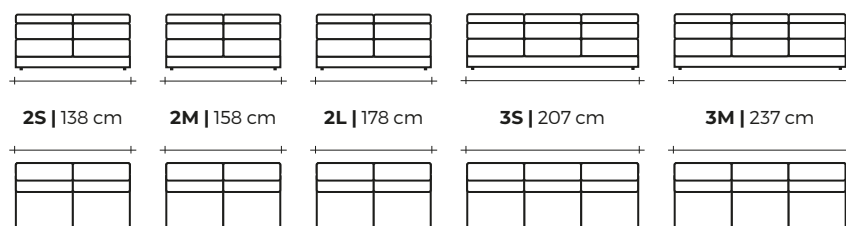

SSB | NO ARM SOFA . SOFÁ S/ BRAÇOS . SOFA S/ BRAZOS . CANAPÉ S/ BRAS