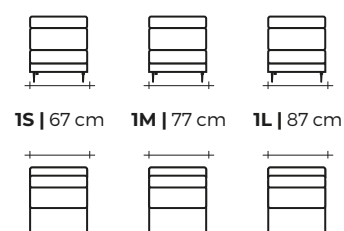

MSB | NO ARM MODULE . MÓDULO S/ BRAÇOS . MÓDULO S/ BRAZOS . MODULE S/ BRAS