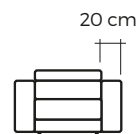

MODULAR SOFA SYSTEM.

Aston.