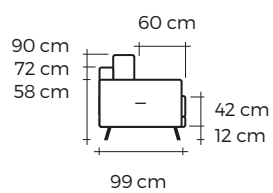

MODULAR SOFA SYSTEM.

Ames.