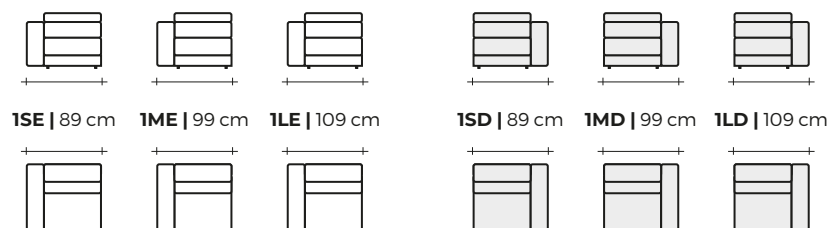

M1B | 1 ARM MODULE . MÓDULO C/1 BRAÇO . MÓDULO C/1 BRAZO . MODULE A/1 BRAS