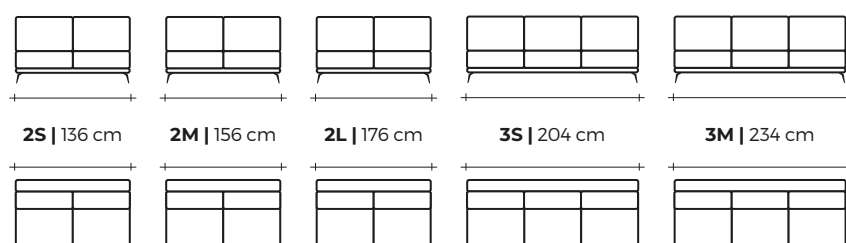

SSB | NO ARM SOFA . SOFÁ S/ BRAÇOS . SOFA S/ BRAZOS . CANAPÉ S/ BRAS